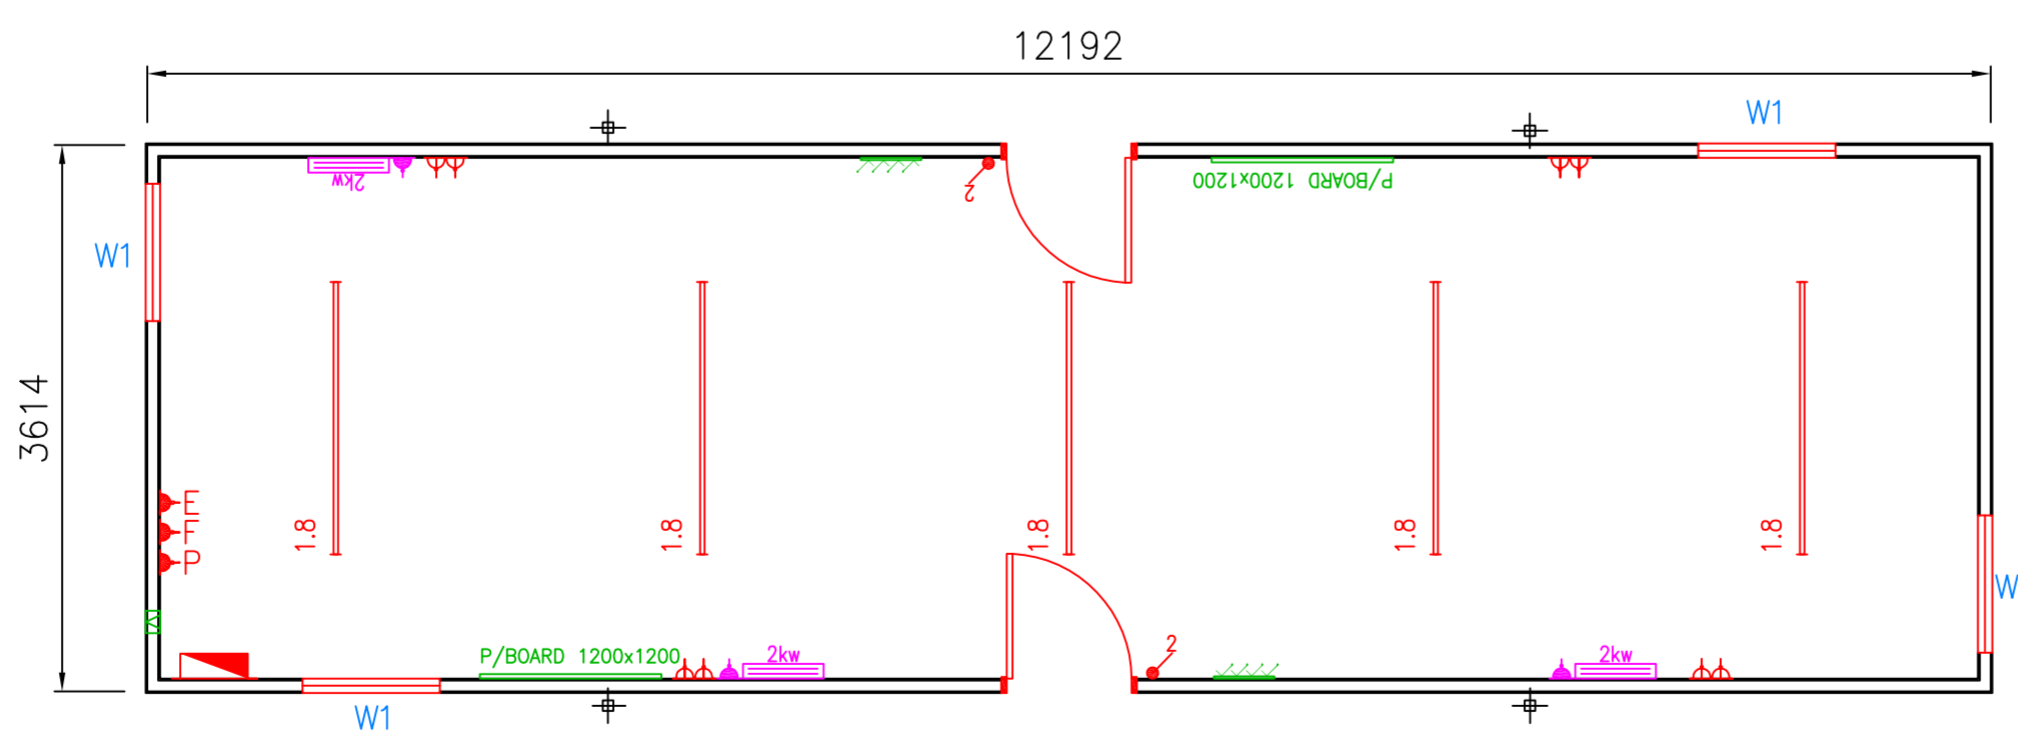

# OPEN PLAN JACKLEG UNITS

12ft x 9ft

16ft x 9ft

24ft x 9ft

32ft x 10ft

40ft x 12ft

-  13A DOUBLE SOCKET (450mm AFFL)
-  MAINSBOARD
-  20A DOUBLE POLE LIGHTSWITCH
-  1.2 1200mm SINGLE FLUORESCENT LIGHT
-  1.5 1500mm SINGLE FLUORESCENT LIGHT
-  2 10A TWO WAY LIGHTSWITCH
-  1.8 1800mm SINGLE FLUORESCENT LIGHT
-  2kw 2Kw CONVECTOR HEATER