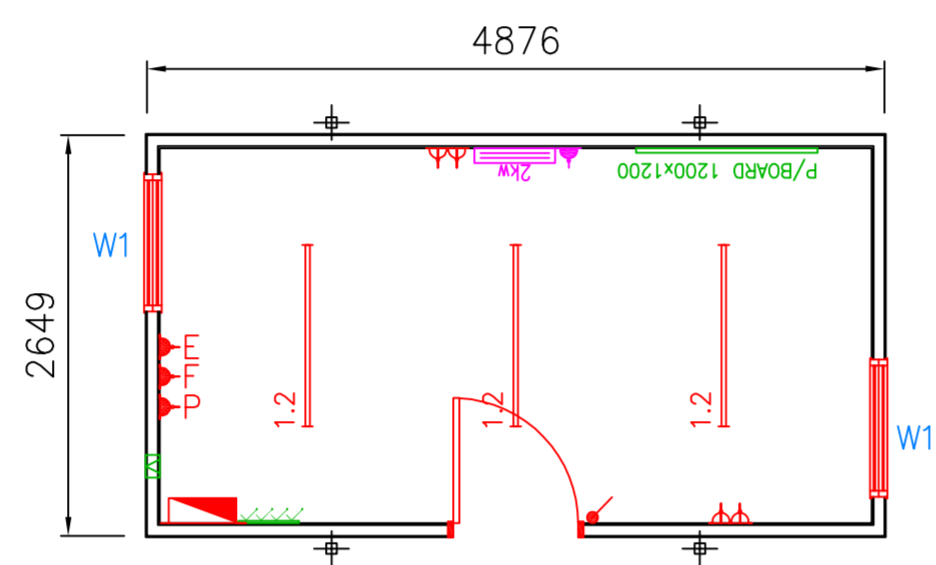

# OPEN PLAN JACKLEG UNITS

12ft x 9ft

16ft x 9ft

24ft x 9ft

32ft x 10ft

40ft x 12ft

-  13A DOUBLE SOCKET (450mm AFFL)
-  MAINSBOARD
-  20A DOUBLE POLE LIGHTSWITCH
-  1.2 1200mm SINGLE FLUORESCENT LIGHT
-  1.5 1500mm SINGLE FLUORESCENT LIGHT
-  2 10A TWO WAY LIGHTSWITCH
-  1.8 1800mm SINGLE FLUORESCENT LIGHT
-  2kw 2Kw CONVECTOR HEATER