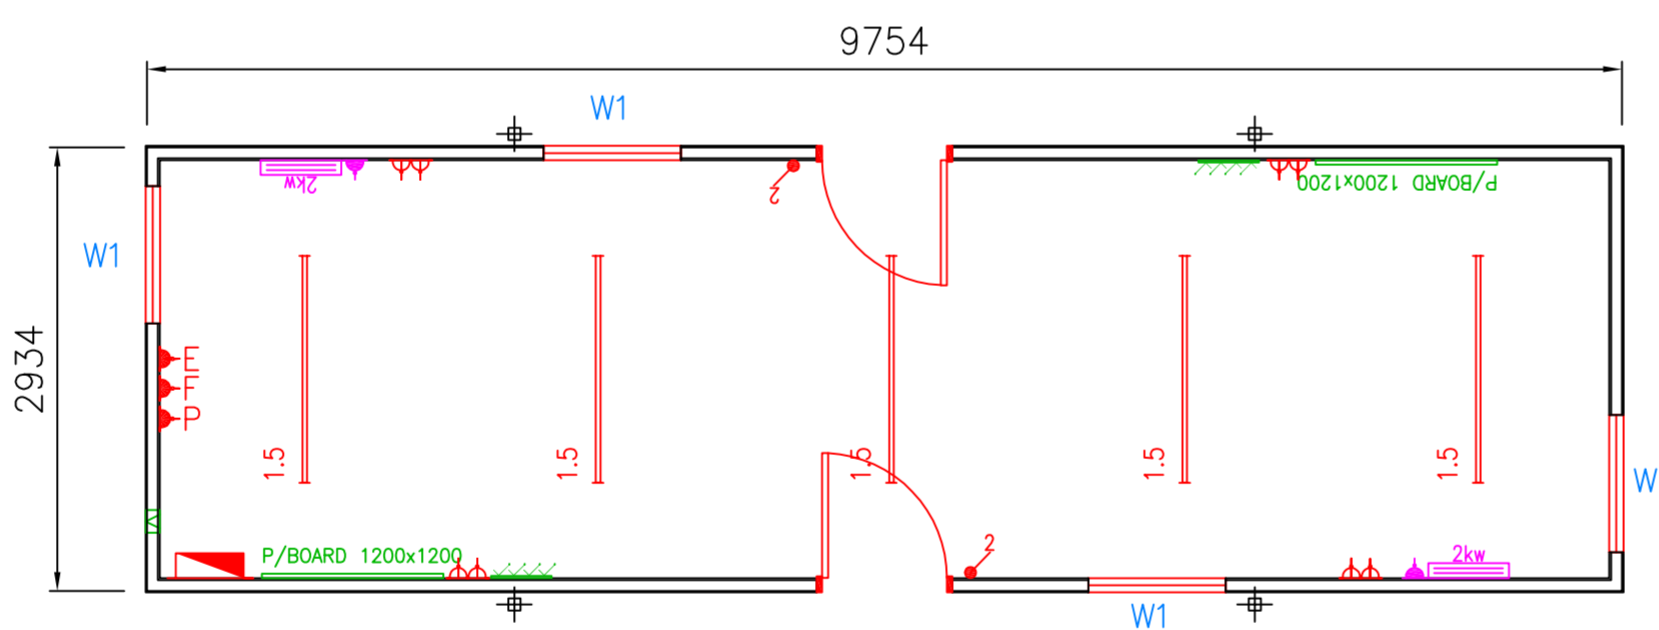

# OPEN PLAN JACKLEG UNITS

12ft x 9ft

16ft x 9ft

24ft x 9ft

32ft x 10ft

40ft x 12ft

-  13A DOUBLE SOCKET (450mm AFFL)
-  MAINSBOARD
-  20A DOUBLE POLE LIGHTSWITCH
-  1.2 1200mm SINGLE FLUORESCENT LIGHT
-  1.5 1500mm SINGLE FLUORESCENT LIGHT
-  2 10A TWO WAY LIGHTSWITCH
-  1.8 1800mm SINGLE FLUORESCENT LIGHT
-  2kw 2Kw CONVECTOR HEATER