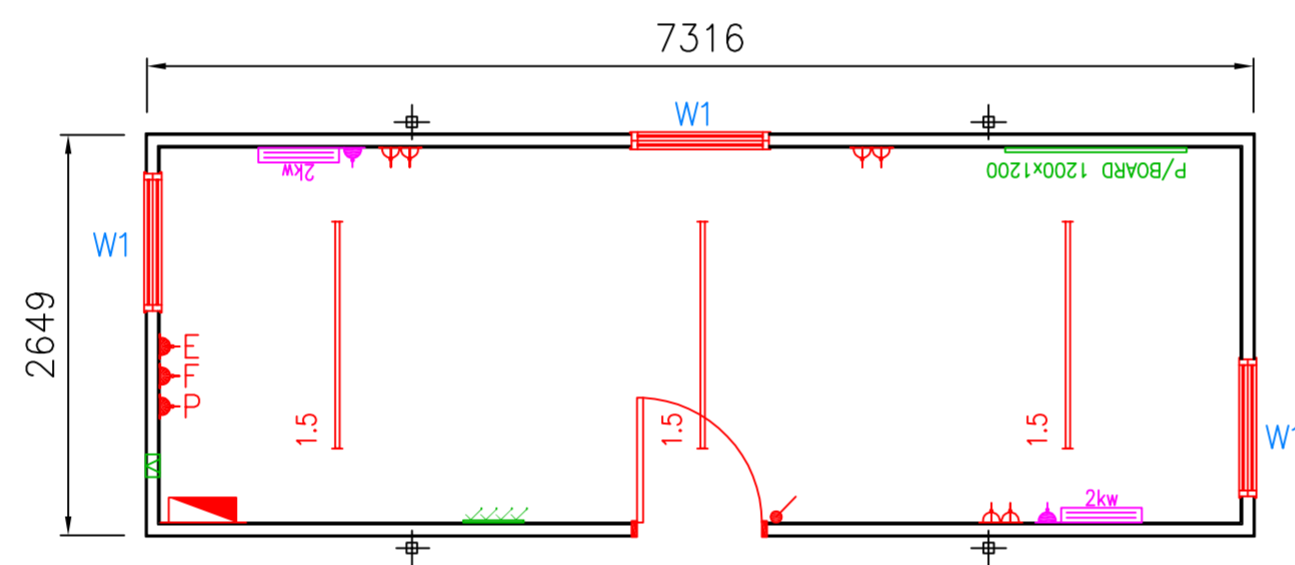

# OPEN PLAN JACKLEG UNITS

12ft x 9ft

16ft x 9ft

24ft x 9ft

32ft x 10ft

40ft x 12ft

-  13A DOUBLE SOCKET (450mm AFFL)
-  MAINSBOARD
-  20A DOUBLE POLE LIGHTSWITCH
-  1.2 1200mm SINGLE FLUORESCENT LIGHT
-  1.5 1500mm SINGLE FLUORESCENT LIGHT
-  2 10A TWO WAY LIGHTSWITCH
-  1.8 1800mm SINGLE FLUORESCENT LIGHT
-  2kw 2Kw CONVECTOR HEATER