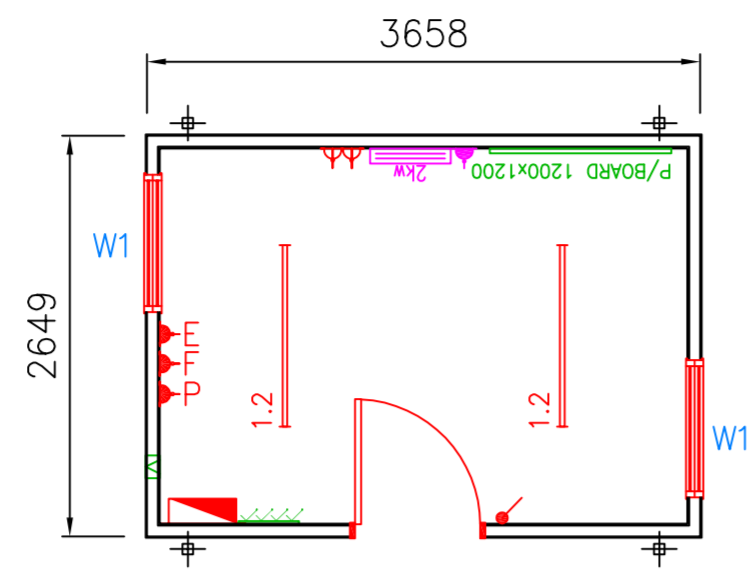

# OPEN PLAN JACKLEG UNITS

12ft x 9ft

16ft x 9ft

24ft x 9ft

32ft x 10ft

40ft x 12ft

-  13A DOUBLE SOCKET (450mm AFFL)
-  MAINSBOARD
-  20A DOUBLE POLE LIGHTSWITCH
-  1.2 1200mm SINGLE FLUORESCENT LIGHT
-  1.5 1500mm SINGLE FLUORESCENT LIGHT
-  2 10A TWO WAY LIGHTSWITCH
-  1.8 1800mm SINGLE FLUORESCENT LIGHT
-  2kw 2Kw CONVECTOR HEATER